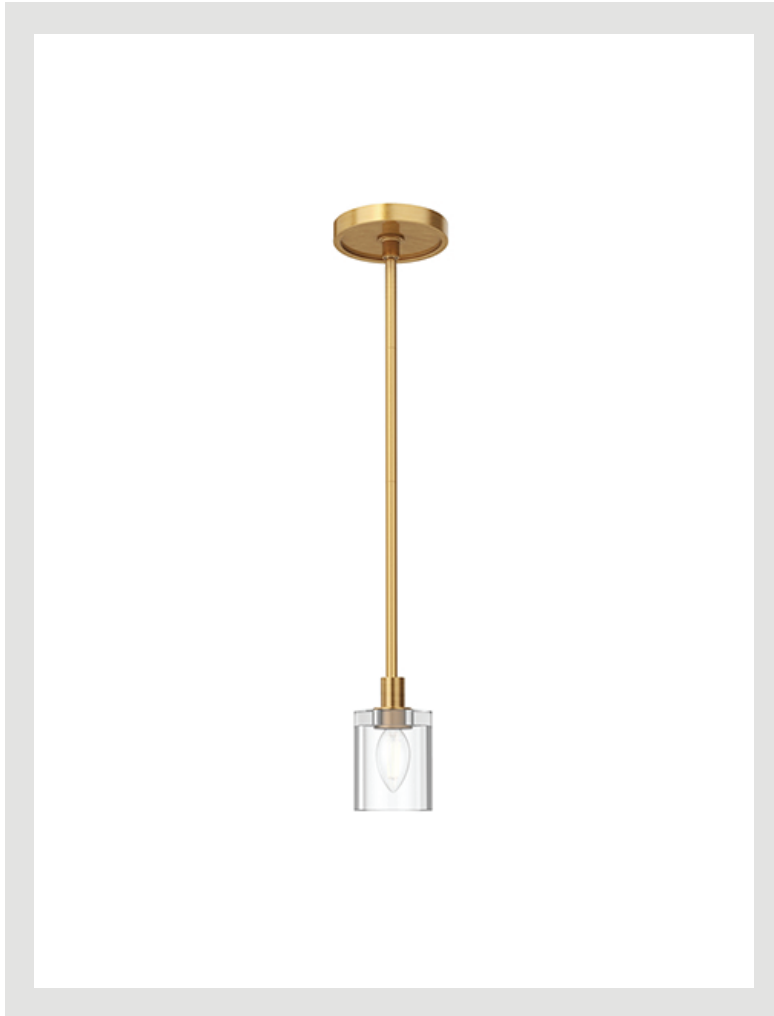

## SALITA

PD314301VBCC

FIXTURE DIMENSIONS	3.1"W x 3.9"H
HEIGHT FROM CENTER	-
WEIGHT	4.6 LBS
GLASS	Clear Crystal
MATERIAL	Iron + Crystal
CANOPY SIZE	5.1"D x 0.9"H
LAMPING	1 x 60W, E12
VOLTAGE	120V
WIRE   ROD LENGTH	144"   3 x 12" + 1 x 6" + 1 x 4"
CORD TYPE	-
MINIMUM HANG HEIGHT	9"
INSTALL OPTIONS	-
ADA COMPLIANT	-
CERTIFICATION	UL
UPC	841387003433
PACKAGE SIZE	15" x 5.5" x 6.5"
PACKAGE WEIGHT	5.9 LBS

[ D - Diameter, L - Length, W - Width, H - Height, E - Extension ]

\*For complete warranty terms, please visit:  
[www.aloralighting.com/warranty](http://www.aloralighting.com/warranty)